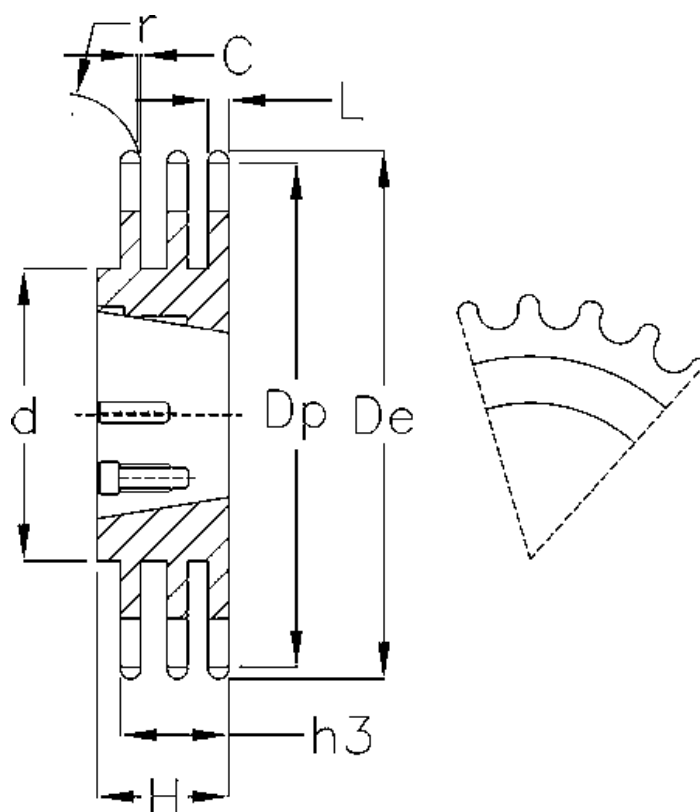

Article number: 616033007045

Description: Taperbored sprocket 12 B-3 Z=45 triplex
for bushing 3020

Measures

Bushing = 3020
C = 2
Chain = 12 B-3
Chain size = 3/4" x 7/16"
d = 140
De = 282.5
Dp = 273.1
H = 51

h3 = 49.8
Material = Støbejern
No. of teeth = 45
r = 12.07